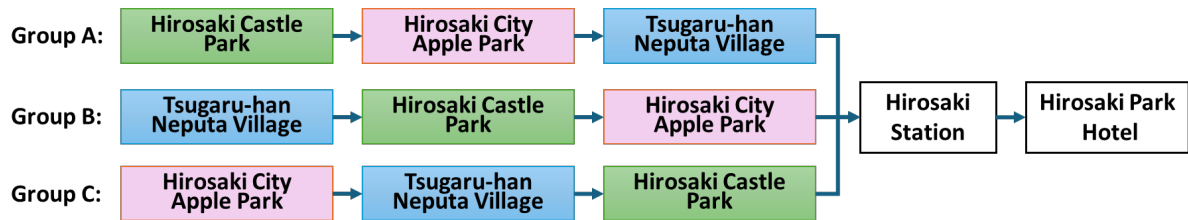

# Hirosaki City Tour (September 27, 2024)

Participants will be divided into three groups and tour the following three locations in Hirosaki City by chartered bus.

- **Hirosaki Castle Park** <https://www.hirosakipark.com/en/>
- **Tsugaru-han Neputa Village** <http://neputamura.com/en/>
- **Hirosaki City Apple Park** [https://aomori-tourism.com/en/spot/detail\\_234.html](https://aomori-tourism.com/en/spot/detail_234.html)